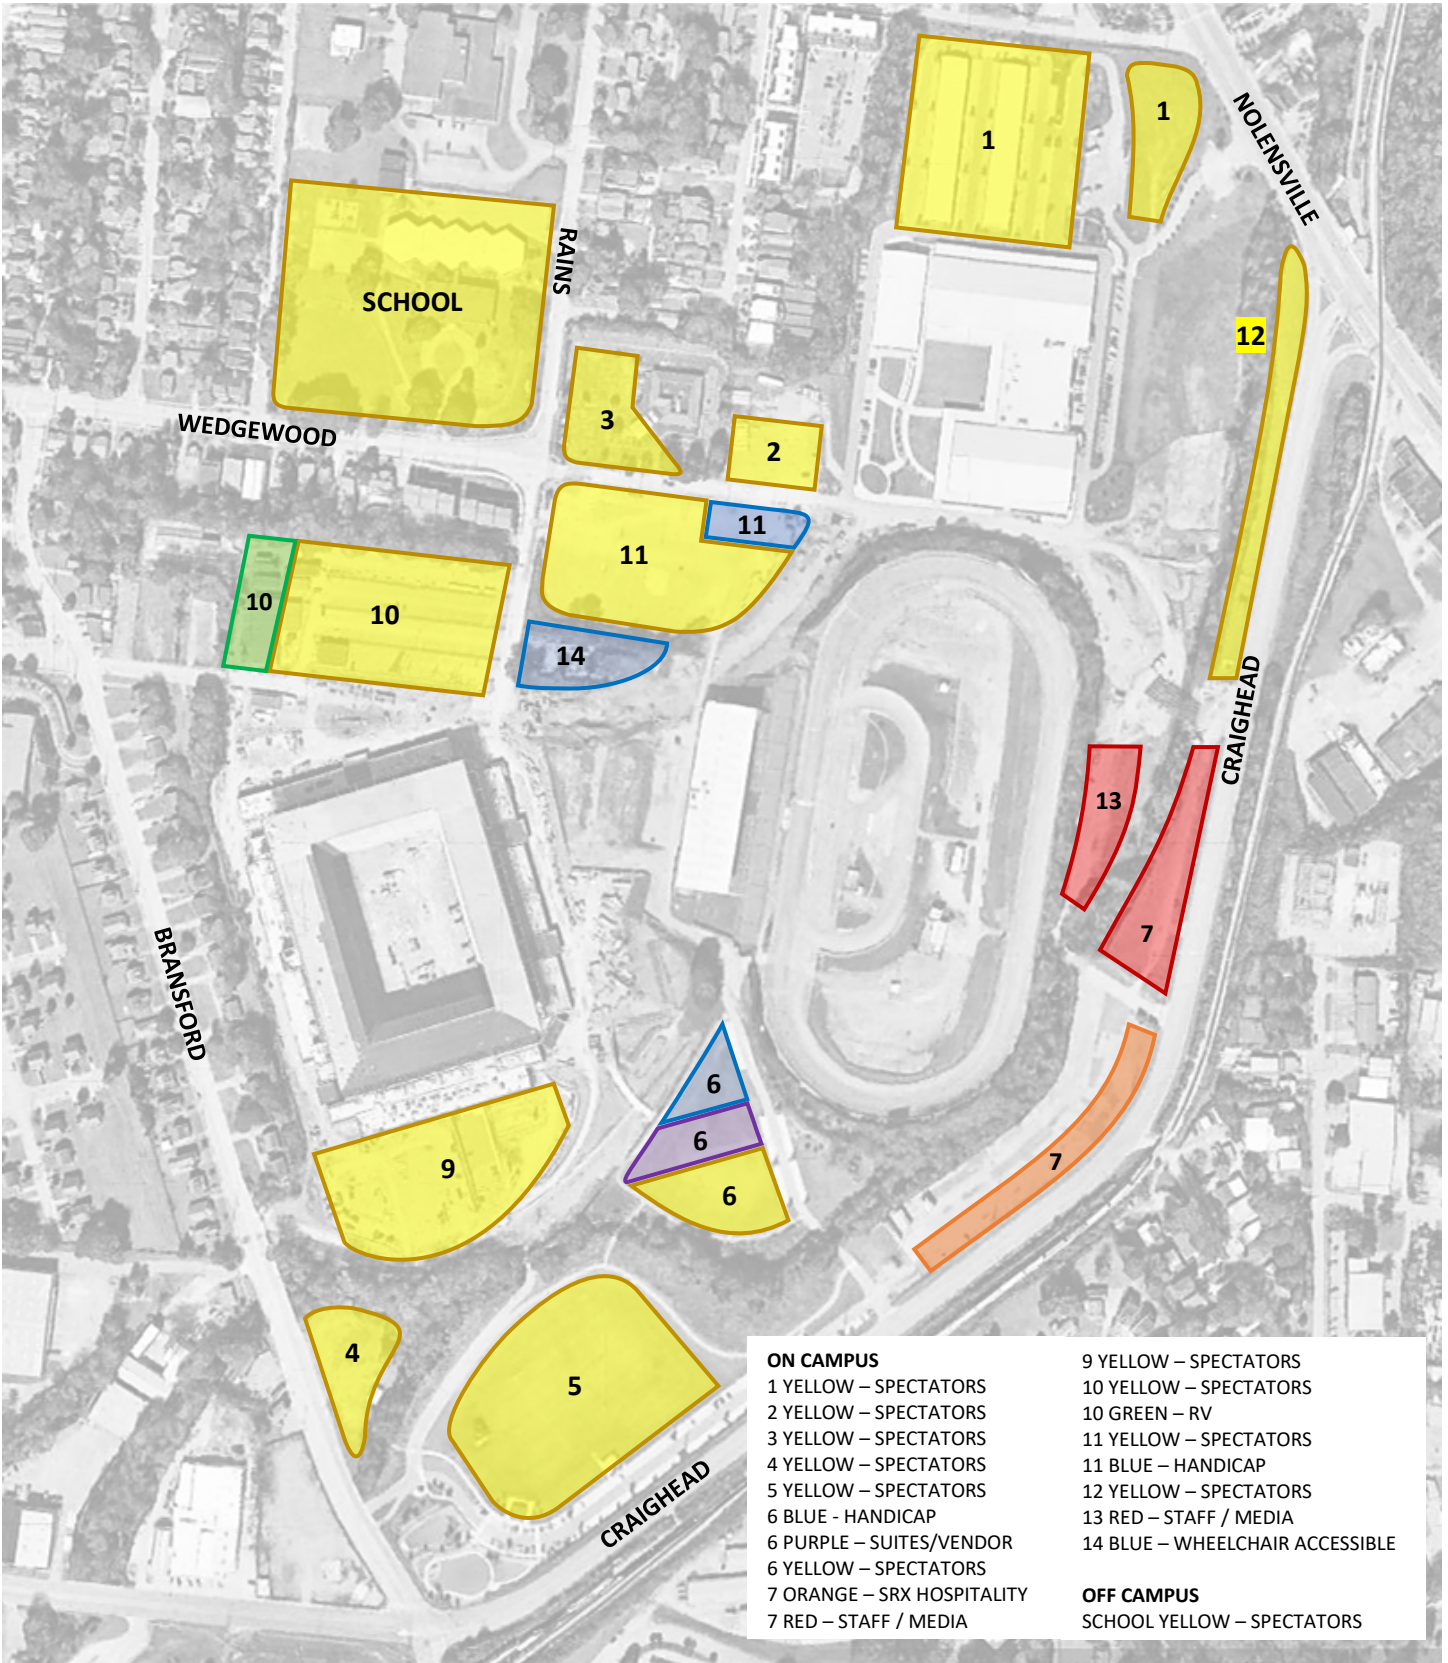

Nashville Fairgrounds Speedway
 625 Smith Avenue
 Nashville, Tennessee
 scott.trackenterprises@gmail.com

CAMPING WORLD SRX & RACKLEY ROOFING MASTERS OF THE PROS 150 - JULY 9, 2022 RACE FAN PARKING

UPDATED MONDAY, JUNE 27 AT 11:00AM

- | | |
|----------------------------|---------------------------------|
| ON CAMPUS | 9 YELLOW – SPECTATORS |
| 1 YELLOW – SPECTATORS | 10 YELLOW – SPECTATORS |
| 2 YELLOW – SPECTATORS | 10 GREEN – RV |
| 3 YELLOW – SPECTATORS | 11 YELLOW – SPECTATORS |
| 4 YELLOW – SPECTATORS | 11 BLUE – HANDICAP |
| 5 YELLOW – SPECTATORS | 12 YELLOW – SPECTATORS |
| 6 BLUE – HANDICAP | 13 RED – STAFF / MEDIA |
| 6 PURPLE – SUITES/VENDOR | 14 BLUE – WHEELCHAIR ACCESSIBLE |
| 6 YELLOW – SPECTATORS | |
| 7 ORANGE – SRX HOSPITALITY | OFF CAMPUS |
| 7 RED – STAFF / MEDIA | SCHOOL YELLOW – SPECTATORS |